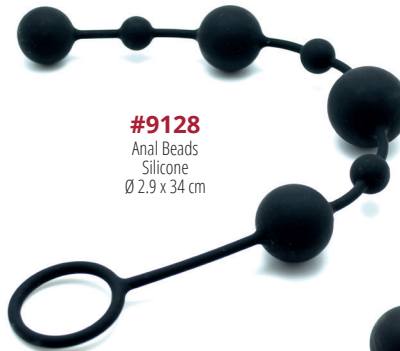

#9128
Anal Beads
Silicone
Ø 2.9 x 34 cm