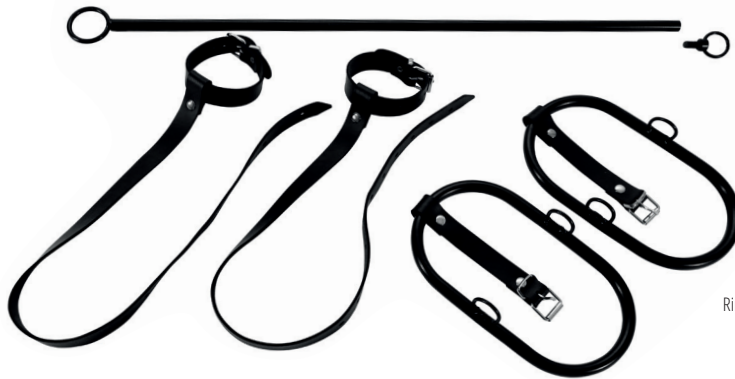

7
CM WIDE

#8071
Lockable Padded Hand Cuffs
with Fur and Padlocks
Real Leather/Fur
Adjustable

#8102
2 Padlocks
with Keys

#8178
Rimba Restraint Ring
with Velcro Cuffs and Padlocks
Metal/Velcro

#8179
Rimba Restraint Ring
with Leather Cuffs and Padlocks
Metal/Leather