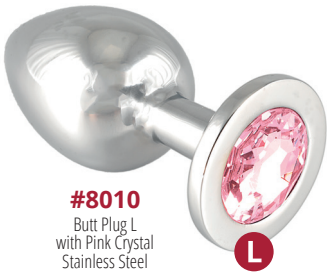

#8010
Butt Plug L
with Pink Crystal
Stainless Steel
ø4.0 x 9.7 cm