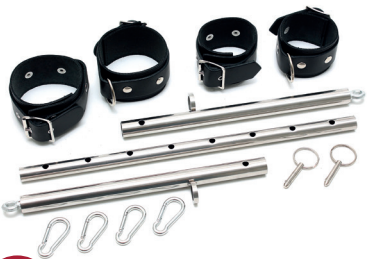

#7660

Cuff Set with Chain
Real Leather
Adjustable

5
CM WIDE