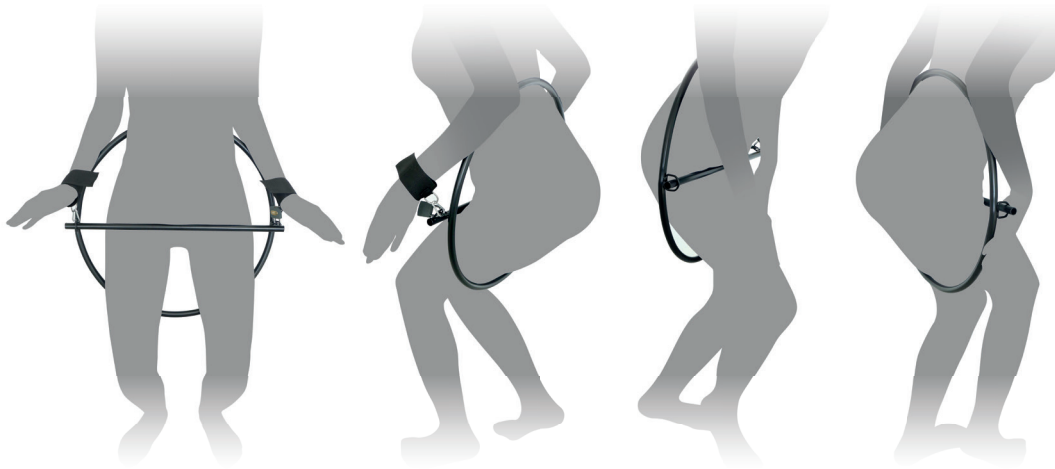

7
CM WIDE

#8071
Lockable Padded Hand Cuffs
with Fur and Padlocks
Real Leather/Fur
Adjustable

#8102
2 Padlocks
with Keys

#8178
Rimba Restraint Ring
with Velcro Cuffs and Padlocks
Metal/Velcro

#8179
Rimba Restraint Ring
with Leather Cuffs and Padlocks
Metal/Leather