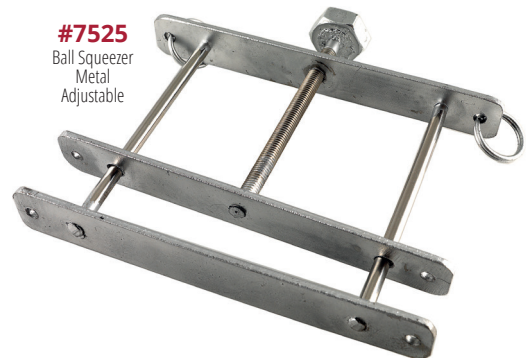

#7525
Ball Squeezer
Metal
Adjustable