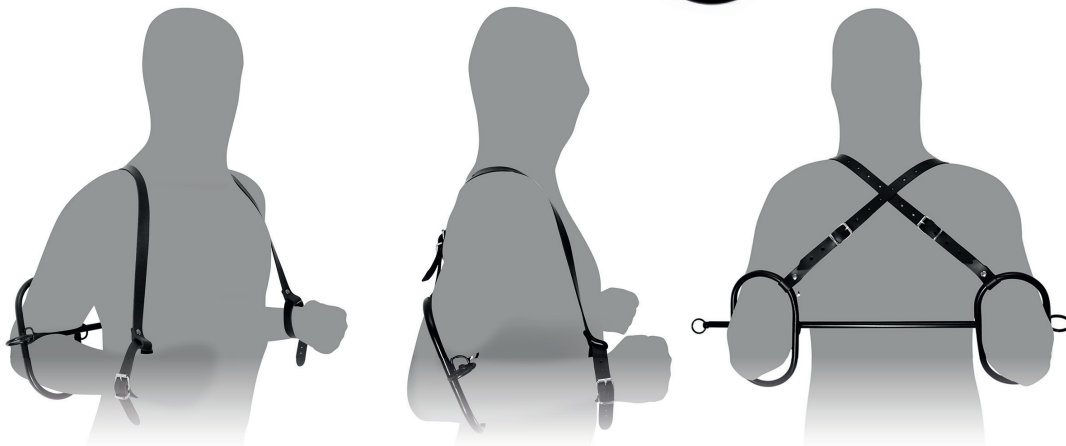

#8180
Rimba Elbow Restraint Set
with Leather Cuffs
Metal/Leather